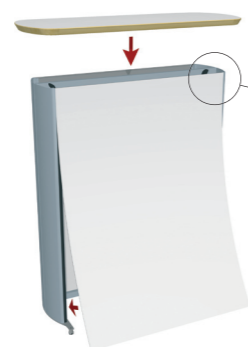

.MANUAL
PROMOTIONAL
COUNTERS.

.VA 2200
STRAIGHT COUNTER

.VA 2210
CURVED COUNTER

.VA 2220
ROSTRUM COUNTER

SET UP

step 1

step 2

step 3

PREPARE THE GRAPHIC PANEL

PANEL SIZES

VA 2200	733 x 945mm
VA 2210	733 x 945mm
VA 2220	350 x 1095mm

PANEL SUSPENSION

(included in counter)

VA 2206	350mm
VA 2205	733mm

PANEL REINFORCEMENT

(included in counter)

VA 4666	350mm
VA 4665	733mm

PACK

step 1

step 2

step 3

step 4

step 5

step 6