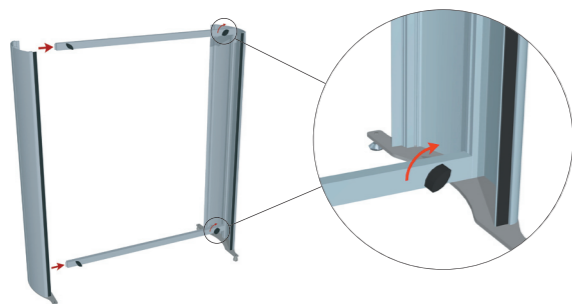

.MANUAL
PROMOTIONAL
COUNTERS.

.VA 2200
STRAIGHT COUNTER

.VA 2210
CURVED COUNTER

.VA 2220
ROSTRUM COUNTER

SET UP

step 1

step 2

step 3

PREPARE THE GRAPHIC PANEL

PANEL SIZES

VA 2200	733 x 945mm
VA 2210	733 x 945mm
VA 2220	350 x 1095mm

PANEL SUSPENSION

(included in counter)

VA 2206	350mm
VA 2205	733mm

PANEL REINFORCEMENT

(included in counter)

VA 4666	350mm
VA 4665	733mm

PACK

step 1

step 2

step 3

step 4

step 5

step 6