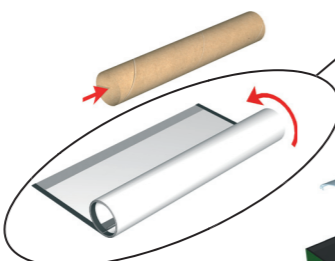

PREPARE THE GRAPHIC PANEL

PANEL SIZES

VA 2200	733 x 945mm
VA 2210	733 x 945mm
VA 2220	350 x 1095mm

PANEL SUSPENSION

(included in counter)

VA 2206	350mm
VA 2205	733mm

PANEL REINFORCEMENT

(included in counter)

VA 4666	350mm
VA 4665	733mm

PACK

step 1

step 2

step 3

step 4

step 5

step 6