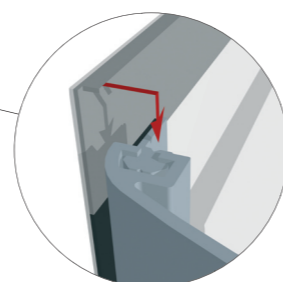

.MANUAL
PROMOTIONAL
COUNTERS.

.VA 2200
STRAIGHT COUNTER

.VA 2210
CURVED COUNTER

.VA 2220
ROSTRUM COUNTER

SET UP

step 1

step 2

step 3

PREPARE THE GRAPHIC PANEL

PANEL SIZES

VA 2200	733 x 945mm
VA 2210	733 x 945mm
VA 2220	350 x 1095mm

PANEL SUSPENSION

(included in counter)

VA 2206	350mm
VA 2205	733mm

PANEL REINFORCEMENT

(included in counter)