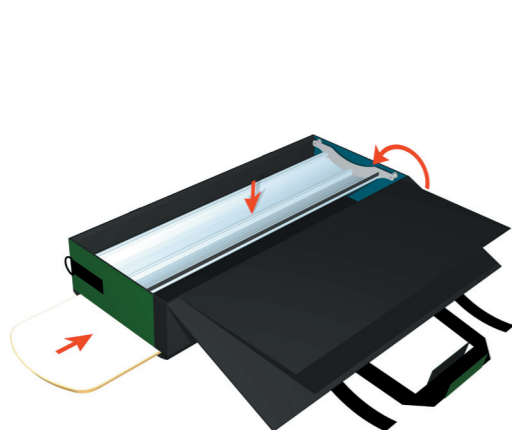

PREPARE THE GRAPHIC PANEL

PANEL SIZES

VA 2200	733 x 945mm
VA 2210	733 x 945mm
VA 2220	350 x 1095mm

PANEL SUSPENSION

(included in counter)

VA 2206	350mm
VA 2205	733mm

PANEL REINFORCEMENT

(included in counter)

VA 4666	350mm
VA 4665	733mm

PACK

step 1

step 2

step 3

step 4

step 5

step 6