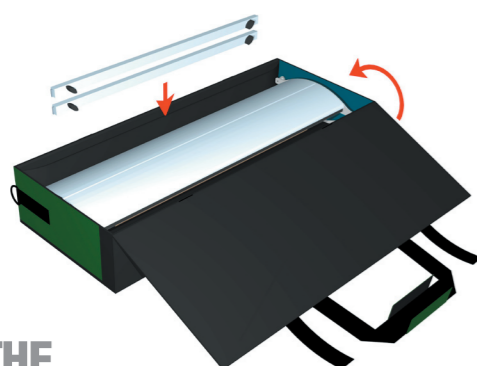

PREPARE THE GRAPHIC PANEL

PANEL SIZES

VA 2200	733 x 945mm
VA 2210	733 x 945mm
VA 2220	350 x 1095mm

PANEL SUSPENSION

(included in counter)

VA 2206	350mm
VA 2205	733mm

PANEL REINFORCEMENT

(included in counter)

VA 4666	350mm
VA 4665	733mm

PACK

step 1

step 2

step 3

step 4

step 5

step 6